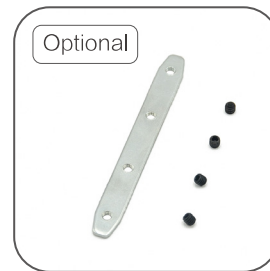

Color 

Unit: mm

Features:

1. Model: HL-A013-2
2. Material: AL6063+PC
3. Surface: Anodized/Painting
4. Lighting source width: 22mm
5. Length: 4m/max
6. Installation: For offices, conference rooms, supermarkets, home lighting, etc.

Accessory:

End cap

Suspended Rope

Connector

Mounting Clip

Installation: