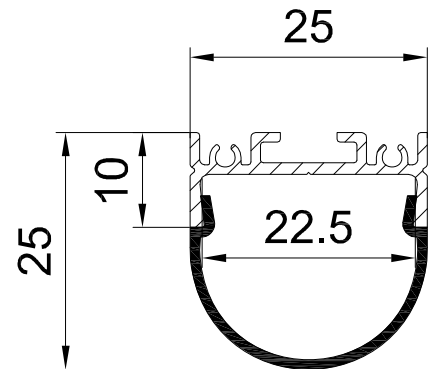

Color 

Unit: mm

Features:

1. Model: HL-A013-2
2. Material: AL6063+PC
3. Surface: Anodized/Painting
4. Lighting source width: 22mm
5. Length: 4m/max
6. Installation: For offices, conference rooms, supermarkets, home lighting, etc.

Accessory:

End cap

Suspended Rope

Connector

Mounting Clip

Installation: